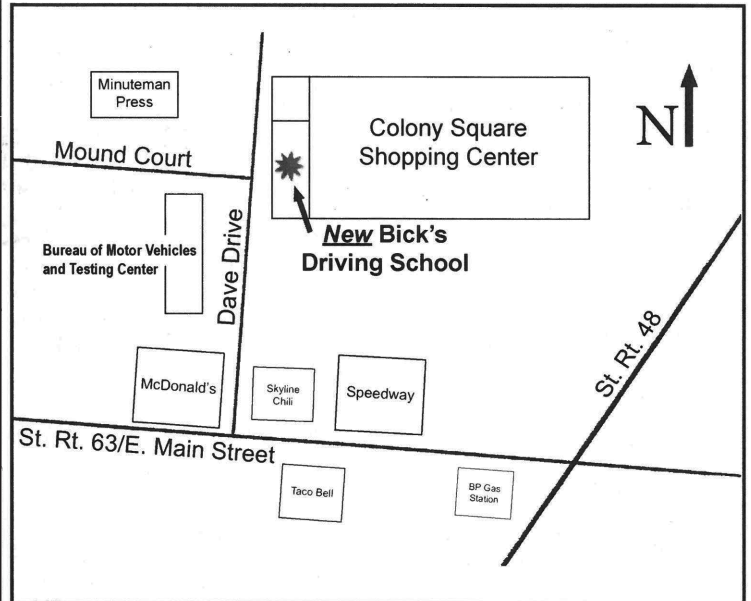

AM TIMES

First Session.....9:00 AM - 11:00 AM
Second Session.....11:15 AM - 1:15 PM

PM TIMES

First Session.....4:00 PM - 6:00 PM
Second Session.....6:15 PM - 8:15 PM

There is a 15 minute break between the 2 hour session.
Students may schedule driving when all classes are complete.

If a session is missed it may be made up the
next time and day it is offered.

PLEASE CALL TO REGISTER
(513) 934-2277

All 12 sessions must be completed to fulfill
the classroom requirement.

**If our in-person classes do not fit your schedule.
Please call our *Main Office* at (513) 423-7288
for details about doing classes on-line.**

Class Schedule Lebanon

MAY 2025

SUN	MON	TUES	WED	THURS	FRI	SAT
				1	2	3
4						10
						17
						24
25					30	31

**NO In-Person classes in
Lebanon in May.**

**See Middletown or Springboro
locations for
In-Person classes in May.**

**Please call 513-934-2277
for information about
doing on-line classes.**

Class Schedule Lebanon

JUNE 2025

SUN	MON	TUES	WED	THURS	FRI	SAT
1	2	3	4	5	6	7
NO CLASS	NO CLASS	NO CLASS	NO CLASS	NO CLASS	NO CLASS	NO CLASS
8	9	10	11	12	13	14
NO CLASS	NO CLASS	NO CLASS	NO CLASS	NO CLASS	NO CLASS	NO CLASS
15	16	17	18	19	20	21
NO CLASS	SPECIAL AM SESSIONS 1 & 2 9:00-1:15	SPECIAL AM SESSIONS 3 & 4 9:00-1:15	SPECIAL AM SESSIONS 5 & 6 9:00-1:15	SPECIAL AM SESSIONS 7 & 8 9:00-1:15	SPECIAL AM SESSIONS 9 & 10 9:00-1:15	SPECIAL AM SESSIONS 11 & 12 9:00-1:15
22	23	24	25	26	27	28
NO CLASS	NO CLASS	NO CLASS	NO CLASS	NO CLASS	NO CLASS	NO CLASS
29	30					
NO CLASS	NO CLASS					

BICK'S DRIVING SCHOOL OF LEBANON
726 East Main Street • Suite 31 • Lebanon, Ohio 45036
(513) 934-2277 • (513) 423-7288 MAIN OFFICE

PLEASE CALL TO REGISTER
(513) 934-2277

We recommend you arrive 30 minutes early for your first class.